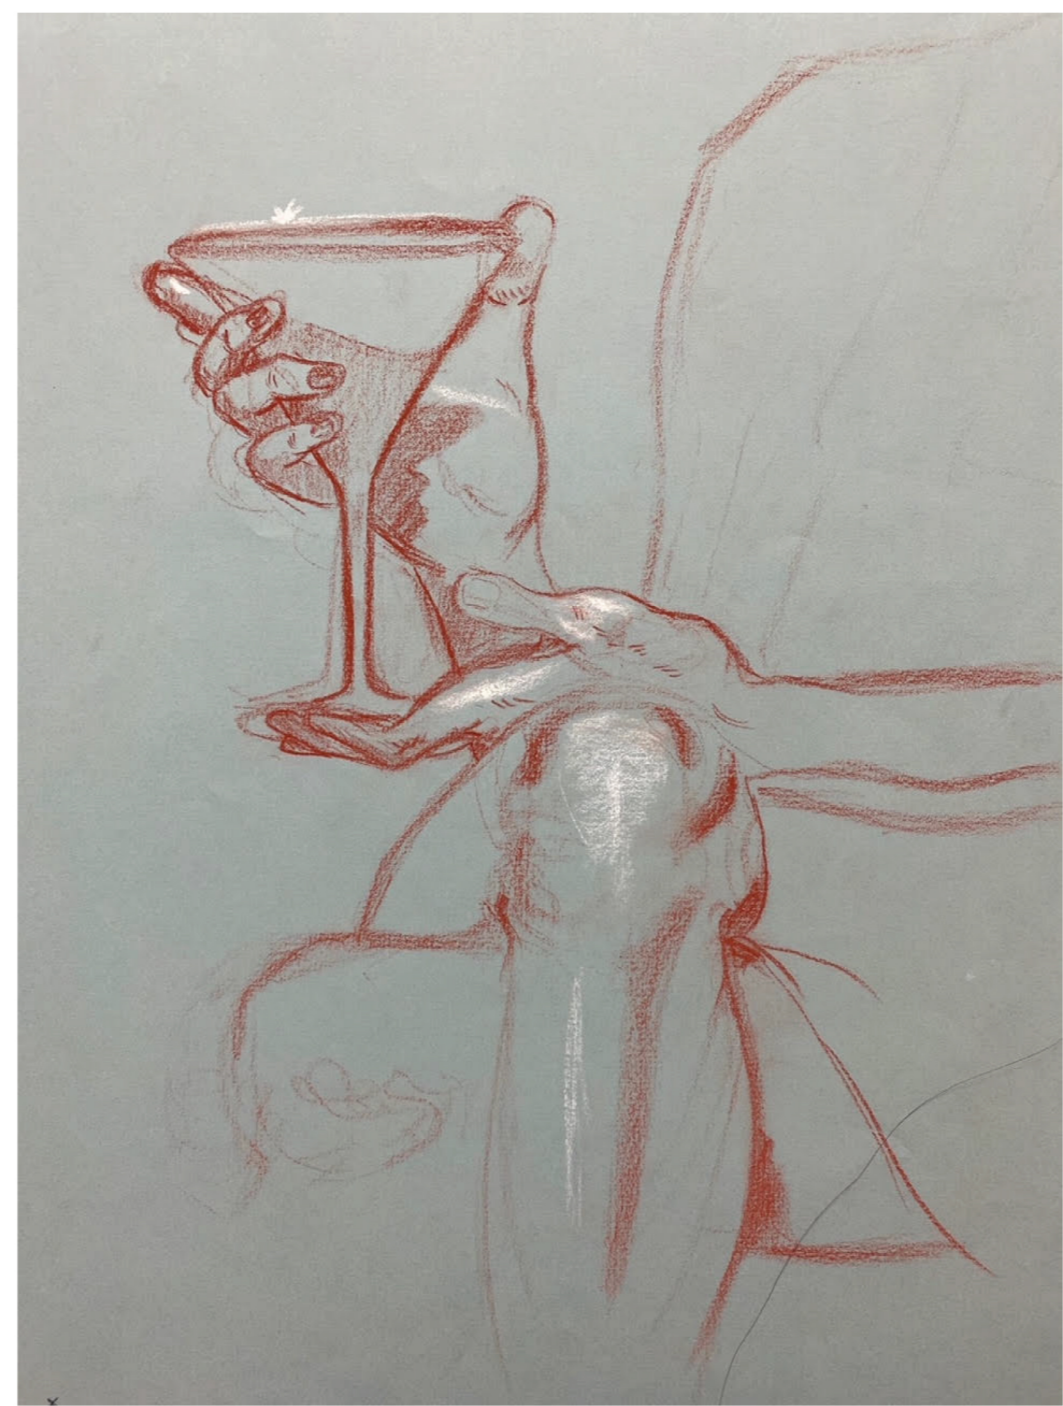

GOUACHE

VISTA

Sunset Dr →

VISTA

JOKER

EVERYTHING PHOTOGRAPHIC | Hollywood CAMERA EXCHANGE

The background is a solid pink color with a repeating pattern of white, five-pointed stars. In the center, the words "Thank you!" are written in a large, white, cursive font with a thick pink drop shadow. There are also a few small, white, four-pointed starburst graphics scattered around the main text.